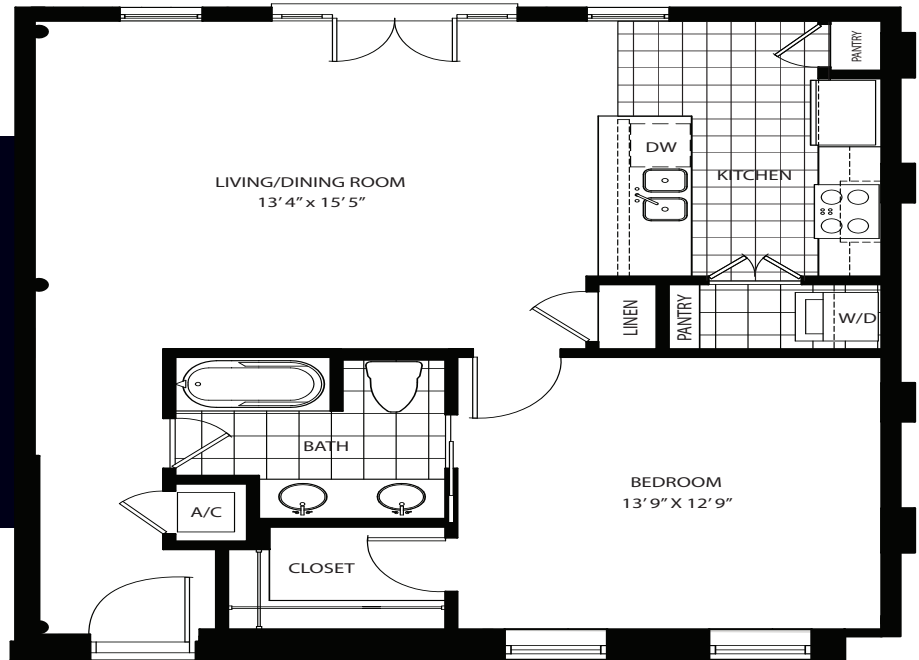

UNIT 103  
1 BEDROOM | 1 BATH  
731 SQ. FT.

FROM \$ \_\_\_\_\_ /MO.

INSPIRING  
INTERIORS

- RECLAIMED HEART OF PINE FLOORS
- SOARING 12' AND 14' CEILINGS\*
- DESIGNER-INSPIRED KITCHENS WITH GRANITE COUNTER TOPS AND ALL NEW WOOD CABINETRY
- PANTRY\*
- NEW, ENERGY STAR-RATED APPLIANCESUITE INCLUDES REFRIGERATOR, DISHWASHER, STOVE, AND MICROWAVE
- WASHER AND DRYER IN EACH RESIDENCE
- GENEROUS CLOSETS AND STORAGE SPACE
- ALARM SYSTEM
- CEILING FANS IN LIVING ROOM AND BEDROOMS
- ACCESSIBILITY FEATURES\*
- ON-DEMAND WATER HEATERS\*
- EXPOSED BRICK WALLS\*
- BALCONY\*
- \*SELECT RESIDENCES

# THE LOFTS

AT